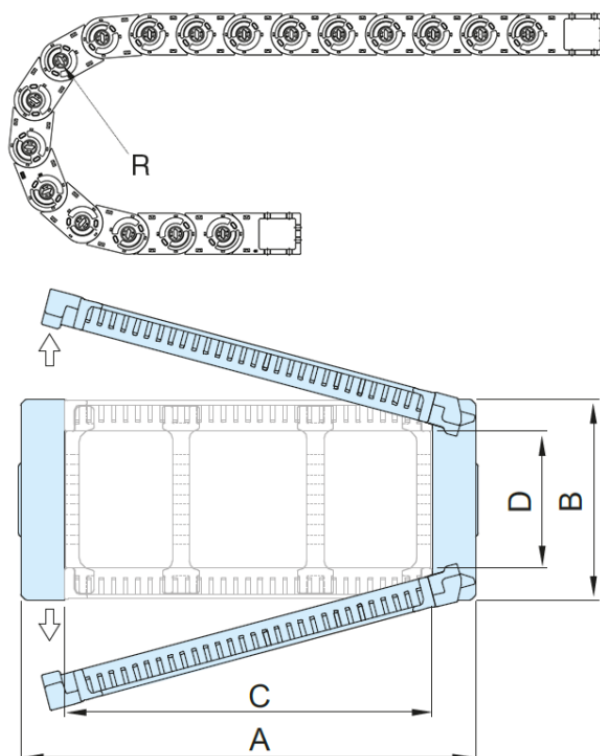

Article number: 18ST095N175R135

Description: ST Shift cable chain, ST095N.175 Radius 135 - Hoved nr. (1LK)
Type ST 095N.175.R135

Measures

A = 213

B = 82

C = 175

D = 56

I = 95

R = 135